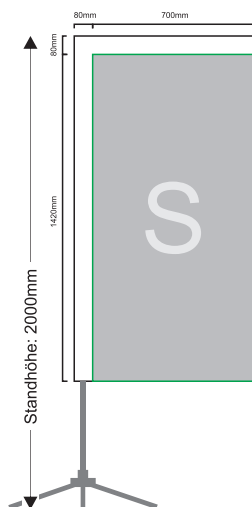

# Gestaltungsraster

## Straightflags

Graphic Size: W:700mm H:1420mm  
Flag Size: W:780mm H:1500mm

Straightflag S

Graphic Size: W:960mm H:2460mm  
Flag Size: W:1040mm H:2540mm

Straightflag M

Graphic Size: W:960mm H:3530mm  
Flag Size: W:1040mm H:3610mm