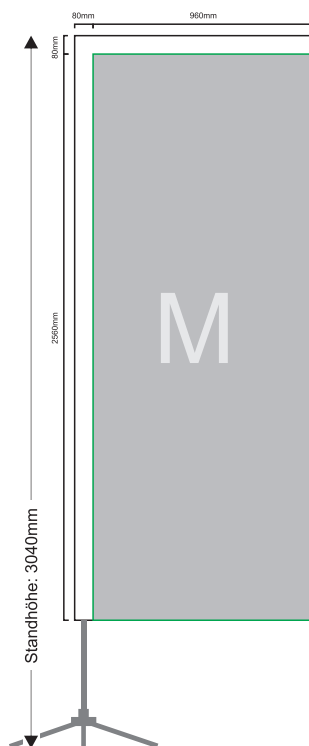

# Gestaltungsraster

## Straightflags

Graphic Size: W:700mm H:1420mm  
Flag Size: W:780mm H:1500mm

Straightflag S

Graphic Size: W:960mm H:2460mm  
Flag Size: W:1040mm H:2540mm

Straightflag M

Graphic Size: W:960mm H:3530mm  
Flag Size: W:1040mm H:3610mm