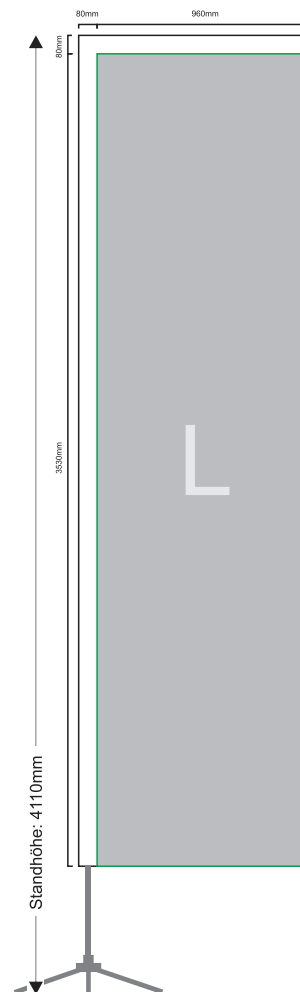

# Gestaltungsraster

## Straightflags

Graphic Size: W:700mm H:1420mm  
Flag Size: W:780mm H:1500mm

Straightflag S

Graphic Size: W:960mm H:2460mm  
Flag Size: W:1040mm H:2540mm

Straightflag M

Graphic Size: W:960mm H:3530mm  
Flag Size: W:1040mm H:3610mm