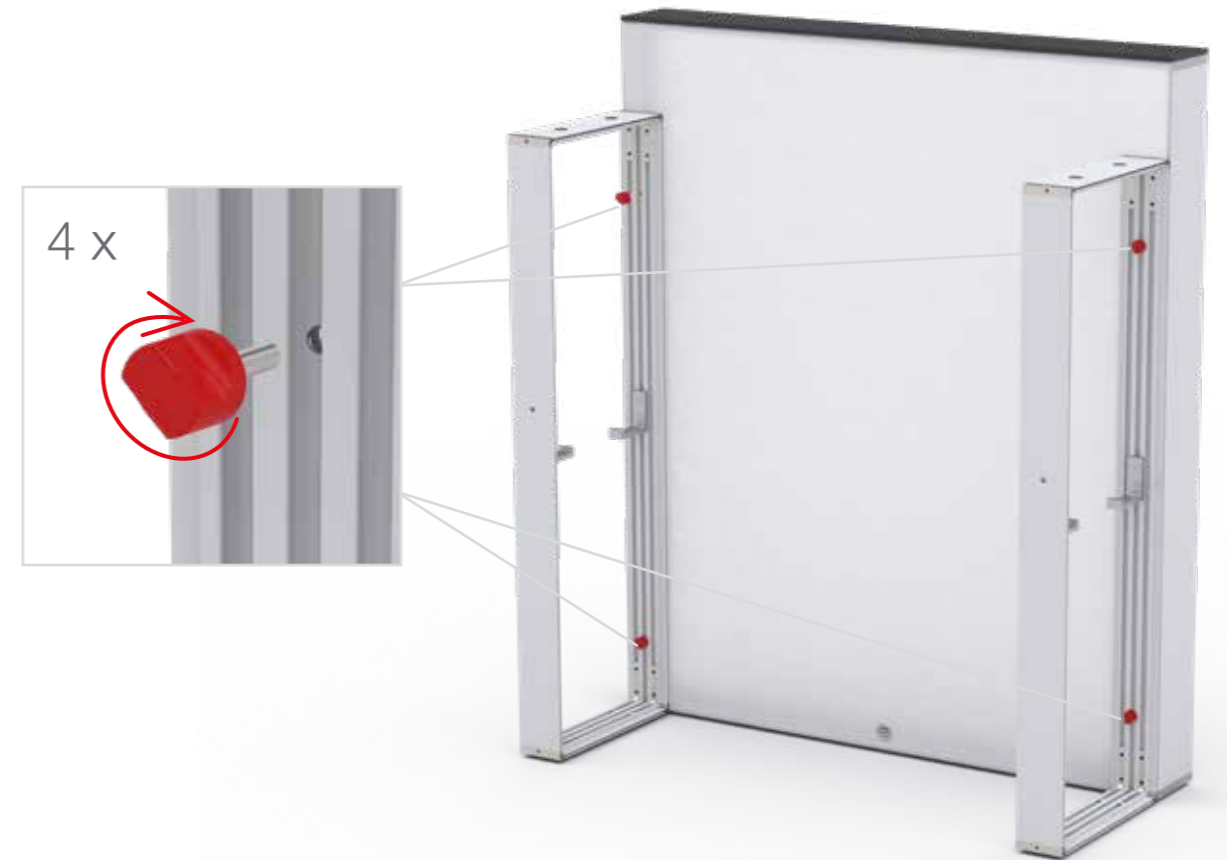

AUFBAUANLEITUNG SET UP INSTRUCTION

The background features a dynamic, abstract graphic of flowing, multi-colored lines in shades of blue, purple, yellow, and red, set against a black background. A red rectangular frame is overlaid on the image, partially enclosing the colorful flow.

6.

7.

8.

9.

TÜRE / DOOR
S. 50 / P. 50

10.

11.

12.

13.

14.

2 x 100 x 116cm

SYSTEMVERBINDER / SYSTEM CONNECTOR

1.

2.

3.

4.