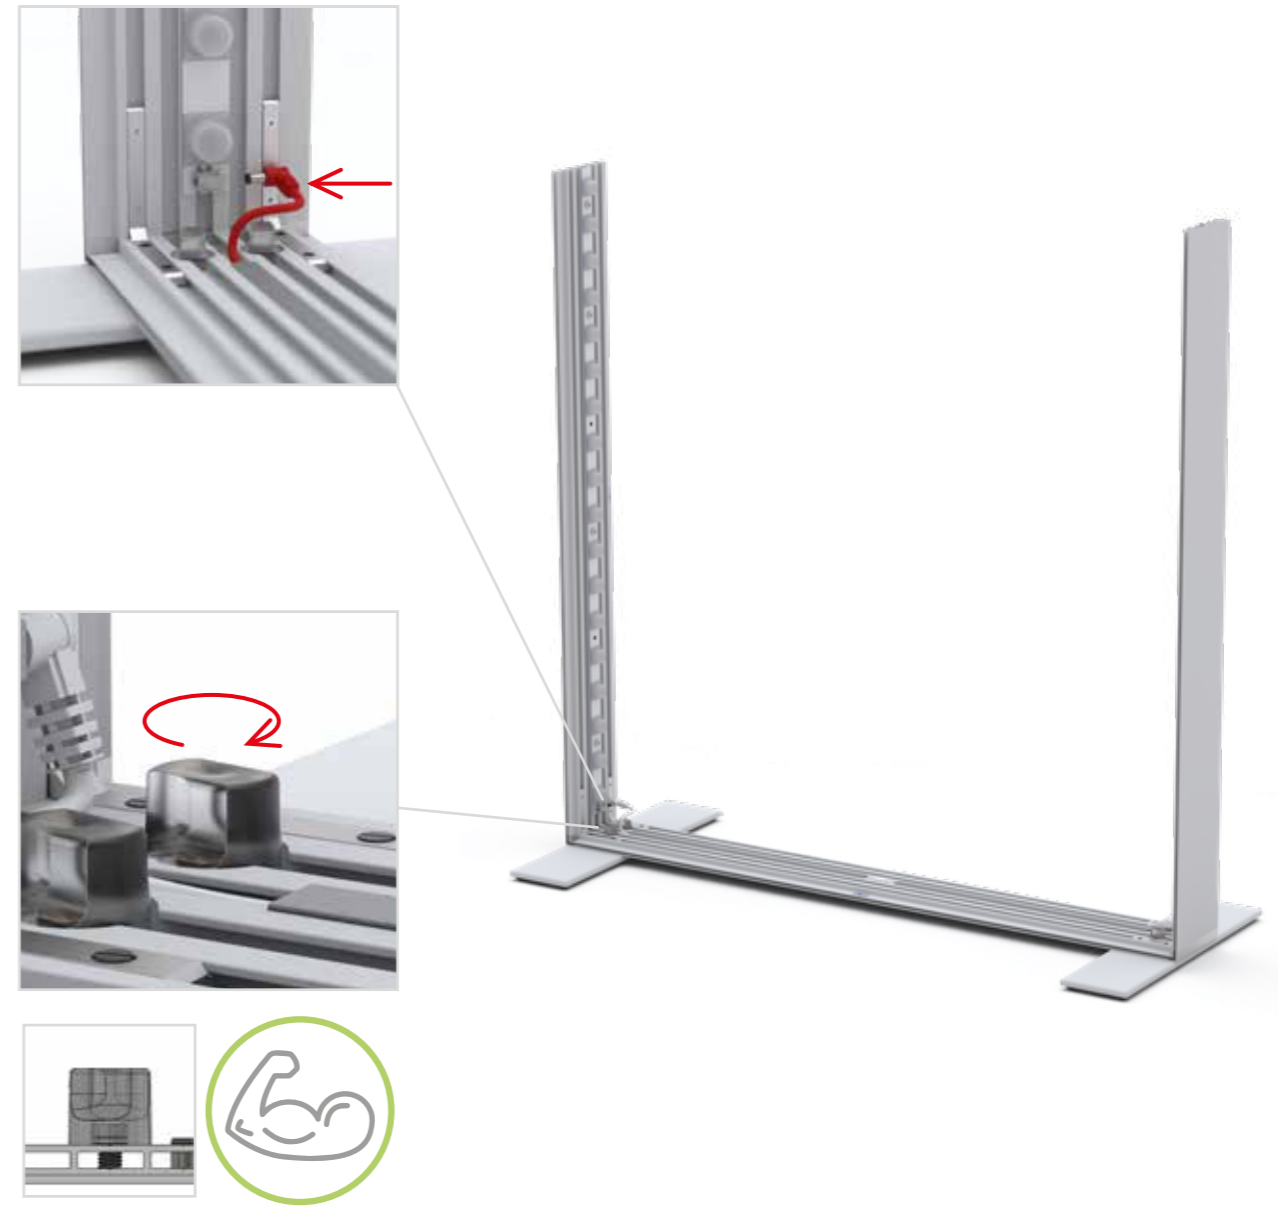

AUFBAUANLEITUNG SET UP INSTRUCTION

The background features a dynamic, abstract graphic of flowing, multi-colored lines in shades of blue, purple, yellow, and red, set against a black background. A red rectangular frame is overlaid on the image, partially enclosing the colorful flow.

COUNTER DOOR

Türe Aufbauanleitung/ door set up instruction.....	50
--	----

3.

4.

5.

6.

7.

8.

9.

10.

11.

12.

13.

2 x 100 x 100cm

SYSTEMVERBINDER / SYSTEM CONNECTOR

1.