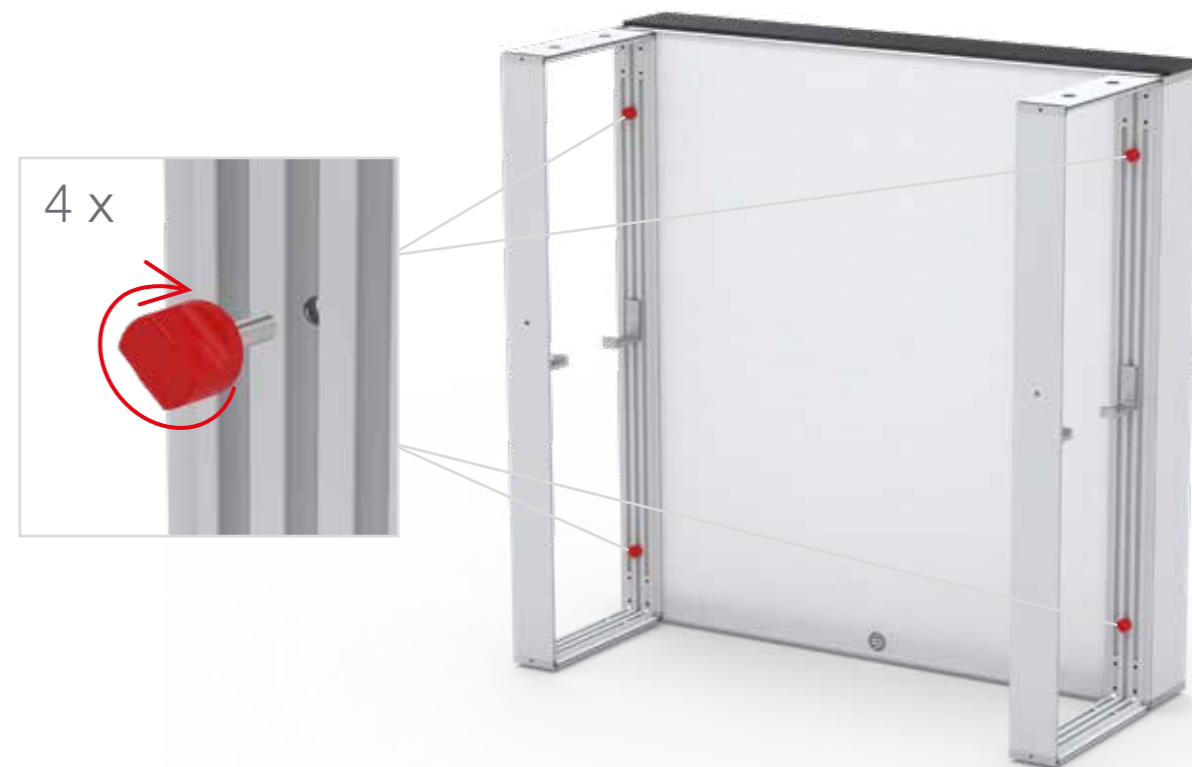

AUFBAUANLEITUNG SET UP INSTRUCTION

The background features a dynamic, abstract graphic of flowing, multi-colored lines in shades of blue, purple, yellow, and red, set against a black background. A red rectangular frame is overlaid on the image, partially enclosing the colorful flow.

8.

TÜRE / DOOR
S. 50 / P. 50

9.

10.

11.

12.

13.

2 x 100 x 100cm