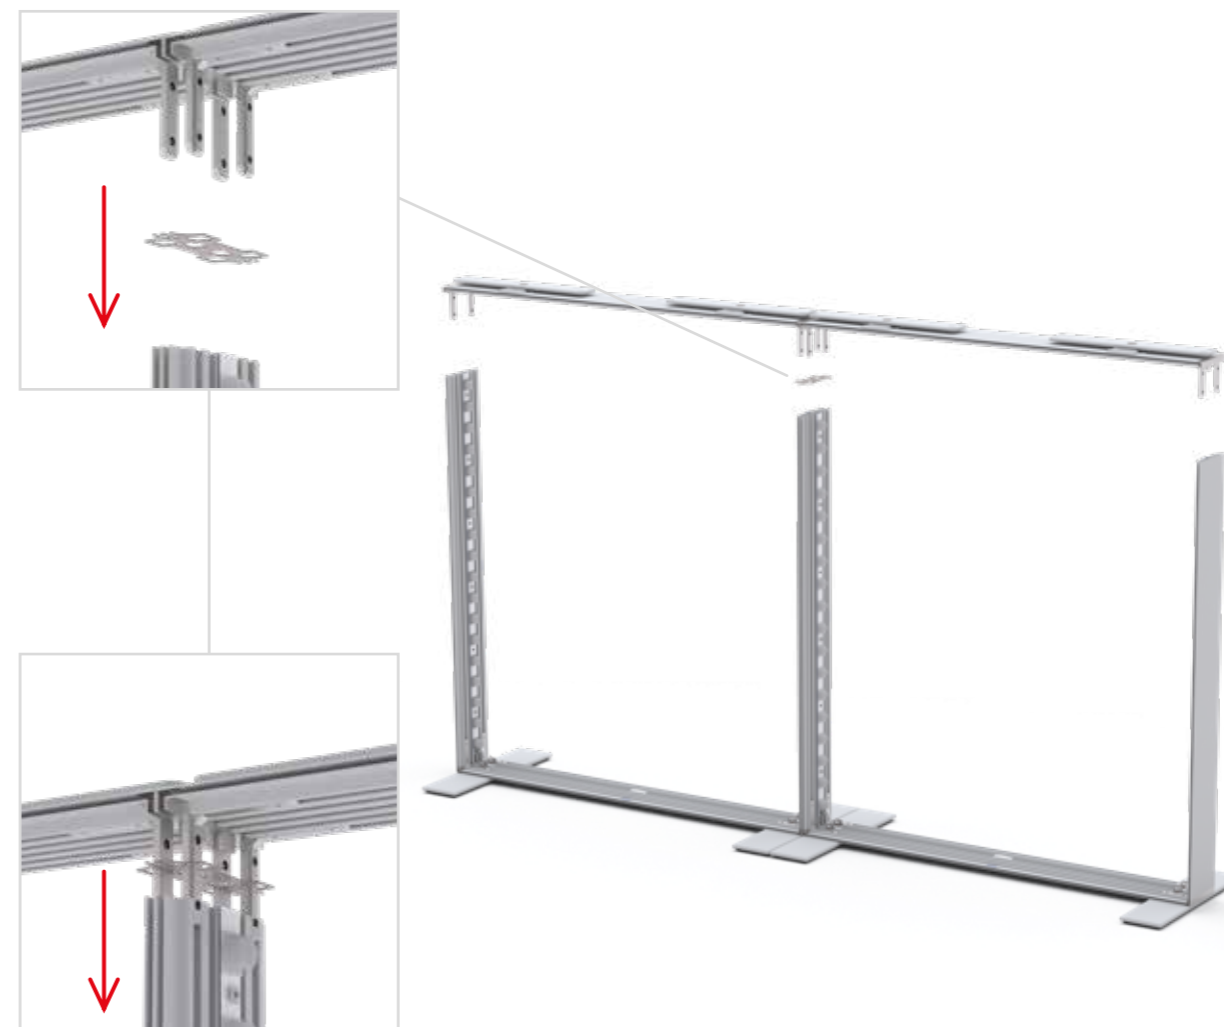

2 x 100 x 100cm

SYSTEMVERBINDER / SYSTEM CONNECTOR

1.

2.